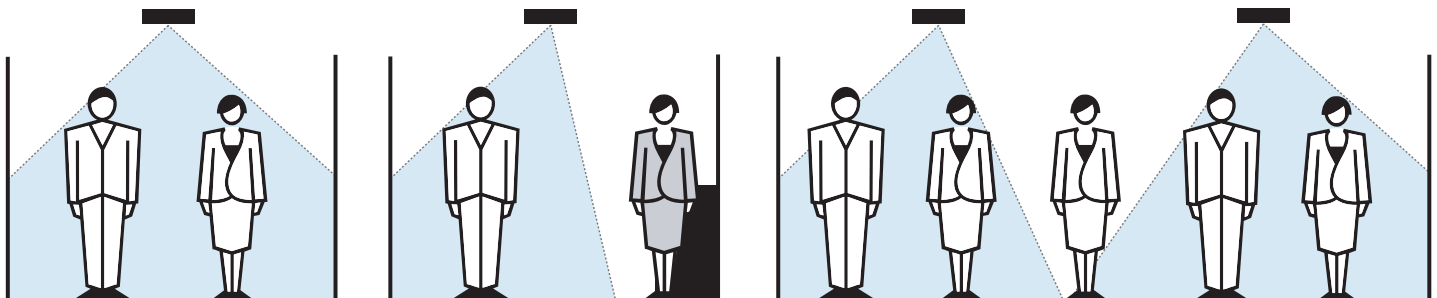

Quick Integration

The T-Rex sensor connects easily to an STC data collector through a straight wire connection.

Adjustable

The T-Rex sensor can be adjusted through a 2-axis mechanical adjustment, allowing the count line to be placed exactly at the entrance of the store and be only as wide as is necessary.

Secure

T-Rex sensor is installed on the ceiling ensuring it will not be tampered with.

“T-Rex” Passive Overhead Sensor

Introducing the T-Rex Sensor A passive infrared overhead sensor

How does it work?

The Passive Overhead sensor creates a narrow curtain which covers the entrance. It monitors for a person passing through by picking up on large temperature variations (infrared) compared to the temperature of the floor surface. When this occurs, a pulse is sent to the STC which registers it as a count.

Coverage Chart

Height (ft)	Coverage (ft)
8	11.9
8.5	12.3
9	12.7
9.5	13.2
10	13.6
10.5	14
11	14.4
11.5	14.9
12	15.3

Technical Specifications

Dimensions
(H x W x D) 7.125 x 1.75 x 1.875 in.

Color: White

Power requirements:
10 to 30 VDC (provided by STC collector)